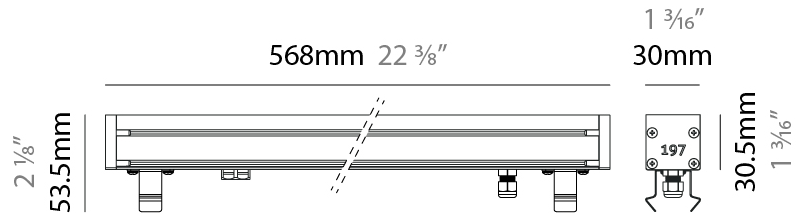

E12I0059-

base number   Color   Lens
Temperature   Options

1. To build a product code in our configurator select the specify button on the base model # product page
2. To build a manual product code on this datasheet choose from the options listed below in blue font and add the suffix to the base model #

GENERAL

Series: Slash 30
Brand: Unonovesette
Division: Exterior
Mounting Type: Recessed
Mounting Location: In-Ground
Subcategory: Wallwash

PHYSICAL

Shape: Rectangle
Length (mm): 568
Length (in): 22 ³/₈"
Width (mm): 30
Width (in): 1 ³/₁₆"
Height (mm): 53.5
Height (in): 2 ¹/₈"
Light Distribution: Adjustable / Direct
Weight (kg): 0.46
Weight (lbs): 1.014
Diffuser: Extra clear tempered 6mm
Fixture Finish: ANA
Fixture Material: Extruded Aluminum
Cable Details: IP68 30cm Cable with Easy Lock system

ELECTRICAL

Lamp Type: LED
Input Wattage (W): 16.95
Total Output Wattage (W): 13.24
Dimming: Non-Dimmable
Driver Included: No
Driver Location: Remote
Driver Type: Constant Voltage - Universal
Driver Class: Class 2
Input Voltage (V): 120 - 277
Output Voltage (V): 24
Upon Request: Phase Dimming (120Vac only) / 0-10V Dimming

LED

Color Temperature (*K): 2200 / 2700 / 3000 / 4000
Max. Delivered Lumen (lm): 1140 (3000K)
CRI: >90 CRI
Lamp Life (hrs): 100000

OPTICAL

Optic°: 12 / 21 / 31 / 46 / 13x36
Adjustability: Tilt ±20°

RATINGS AND CERTIFICATIONS

Certified By: Certified for North American Standards
IP rating: IP67
IK Rating: IK06