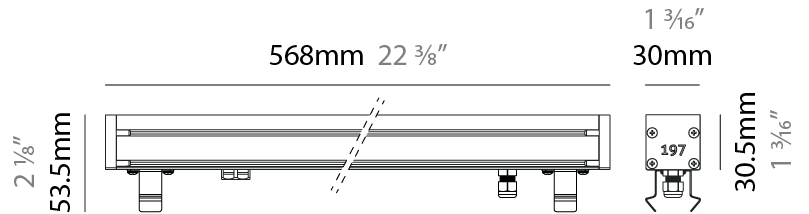

E12I0059-

base number   Color   Lens
Temperature   Options

1. To build a product code in our configurator select the specify button on the base model # product page
2. To build a manual product code on this datasheet choose from the options listed below in blue font and add the suffix to the base model #

GENERAL

Series: Slash 30
Brand: Unonovesette
Division: Exterior
Mounting Type: Recessed
Mounting Location: In-Ground
Subcategory: Wallwash

PHYSICAL

Shape: Rectangle
Length (mm): 568
Length (in): 22 ³/₈"
Width (mm): 30
Width (in): 1 ³/₁₆"
Height (mm): 53.5
Height (in): 2 ¹/₈"
Light Distribution: Adjustable / Direct
Weight (kg): 0.46
Weight (lbs): 1.014
Diffuser: Extra clear tempered 6mm
Fixture Finish: ANA
Fixture Material: Extruded Aluminum
Cable Details: IP68 30cm Cable with Easy Lock system

ELECTRICAL

Lamp Type: LED
Input Wattage (W): 16.95
Total Output Wattage (W): 13.24
Dimming: Non-Dimmable
Driver Included: No
Driver Location: Remote
Driver Type: Constant Voltage - Universal
Driver Class: Class 2
Input Voltage (V): 120 - 277
Output Voltage (V): 24
Upon Request: Phase Dimming (120Vac only) / 0-10V Dimming

LED

Color Temperature (*K): 2200 / 2700 / 3000 / 4000
Max. Delivered Lumen (lm): 1140 (3000K)
CRI: >90 CRI
Lamp Life (hrs): 100000

OPTICAL

Optic*: 12 / 21 / 31 / 46 / 13x36
Adjustability: Tilt ±20°

RATINGS AND CERTIFICATIONS

Certified By: Certified for North American Standards
IP rating: IP67
IK Rating: IK06