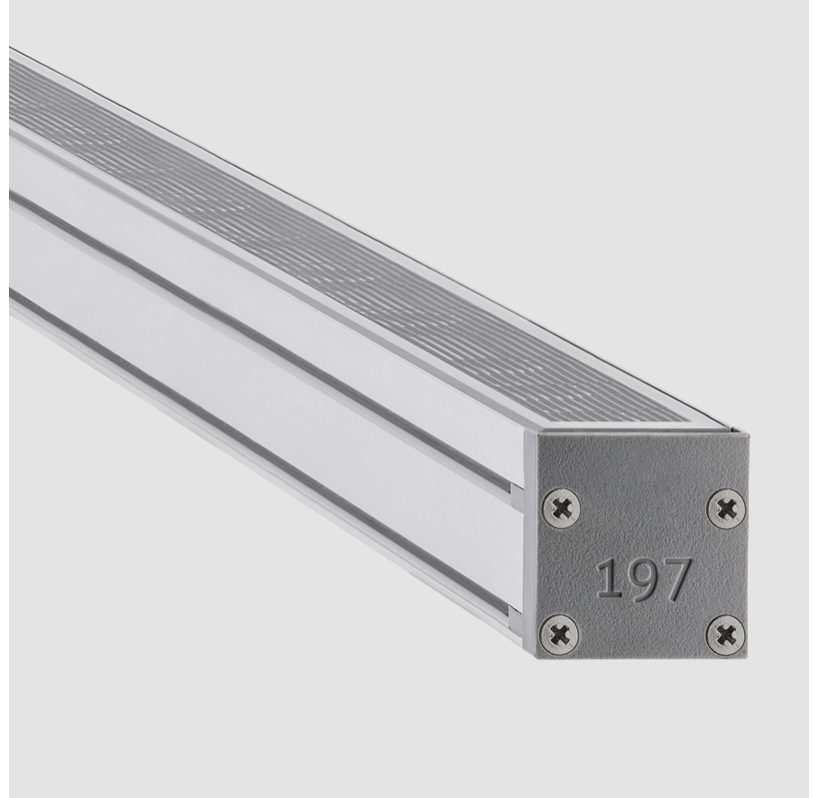

E12I0059-

base number   Color   Lens
Temperature   Options

1. To build a product code in our configurator select the specify button on the base model # product page
2. To build a manual product code on this datasheet choose from the options listed below in blue font and add the suffix to the base model #

GENERAL

Series: Slash 30
Brand: Unonovesette
Division: Exterior
Mounting Type: Recessed
Mounting Location: In-Ground
Subcategory: Wallwash

PHYSICAL

Shape: Rectangle
Length (mm): 568
Length (in): 22 ³/₈"
Width (mm): 30
Width (in): 1 ³/₁₆"
Height (mm): 53.5
Height (in): 2 ¹/₈"
Light Distribution: Adjustable / Direct
Weight (kg): 0.46
Weight (lbs): 1.014
Diffuser: Extra clear tempered 6mm
Fixture Finish: ANA
Fixture Material: Extruded Aluminum
Cable Details: IP68 30cm Cable with Easy Lock system

ELECTRICAL

Lamp Type: LED
Input Wattage (W): 16.95
Total Output Wattage (W): 13.24
Dimming: Non-Dimmable
Driver Included: No
Driver Location: Remote
Driver Type: Constant Voltage - Universal
Driver Class: Class 2
Input Voltage (V): 120 - 277
Output Voltage (V): 24
Upon Request: Phase Dimming (120Vac only) / 0-10V Dimming

LED

Color Temperature (*K): 2200 / 2700 / 3000 / 4000
Max. Delivered Lumen (lm): 1140 (3000K)
CRI: >90 CRI
Lamp Life (hrs): 100000

OPTICAL

Optic°: 12 / 21 / 31 / 46 / 13x36
Adjustability: Tilt ±20°

RATINGS AND CERTIFICATIONS

Certified By: Certified for North American Standards
IP rating: IP67
IK Rating: IK06