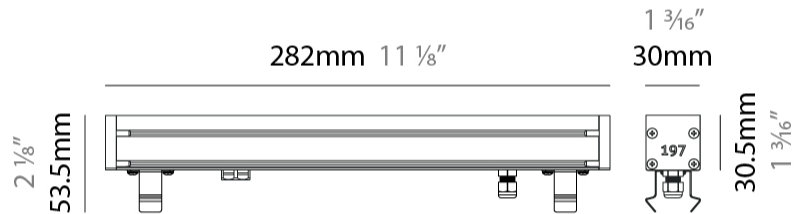

base number   Color   Lens
Temperature   Options

1. To build a product code in our configurator select the specify button on the base model # product page
2. To build a manual product code on this datasheet choose from the options listed below in blue font and add the suffix to the base model #

GENERAL

Series: Slash 30
Brand: Unonovesette
Division: Exterior
Mounting Type: Recessed
Mounting Location: In-Ground
Subcategory: Wallwash

PHYSICAL

Shape: Rectangle
Length (mm): 282
Length (in): 11 1/8
Width (mm): 30
Width (in): 1 3/16
Height (mm): 53.5
Height (in): 2 1/8
Light Distribution: Adjustable / Direct
Weight (kg): 0.46
Weight (lbs): 1.014
Diffuser: Extra clear tempered 6mm
Fixture Finish: ANA
Fixture Material: Extruded Aluminum
Cable Details: IP68 30cm Cable with Easy Lock system

ELECTRICAL

Lamp Type: LED
Input Wattage (W): 16
Total Output Wattage (W): 12.5
Dimming: 0-10V Dimming
Driver Included: No
Driver Location: Remote
Driver Type: Constant Voltage - Universal
Driver Class: Class 2
Housing: ENCP9
Input Voltage (V): 120 - 277
Output Voltage (V): 24
Upon Request: Phase Dimming (120Vac only)

LED

Color Temperature (°K): 2200 / 2700 / 3000 / 4000
Max. Delivered Lumen (lm): 1140 (3000K)
CRI: >90 CRI
Lamp Life (hrs): 100000

OPTICAL

Optic°: 12 / 21 / 31 / 46 / 13x36
Adjustability: Tilt ±20°

RATINGS AND CERTIFICATIONS

Certified By: Certified for North American Standards
IP rating: IP67
IK Rating: IK06